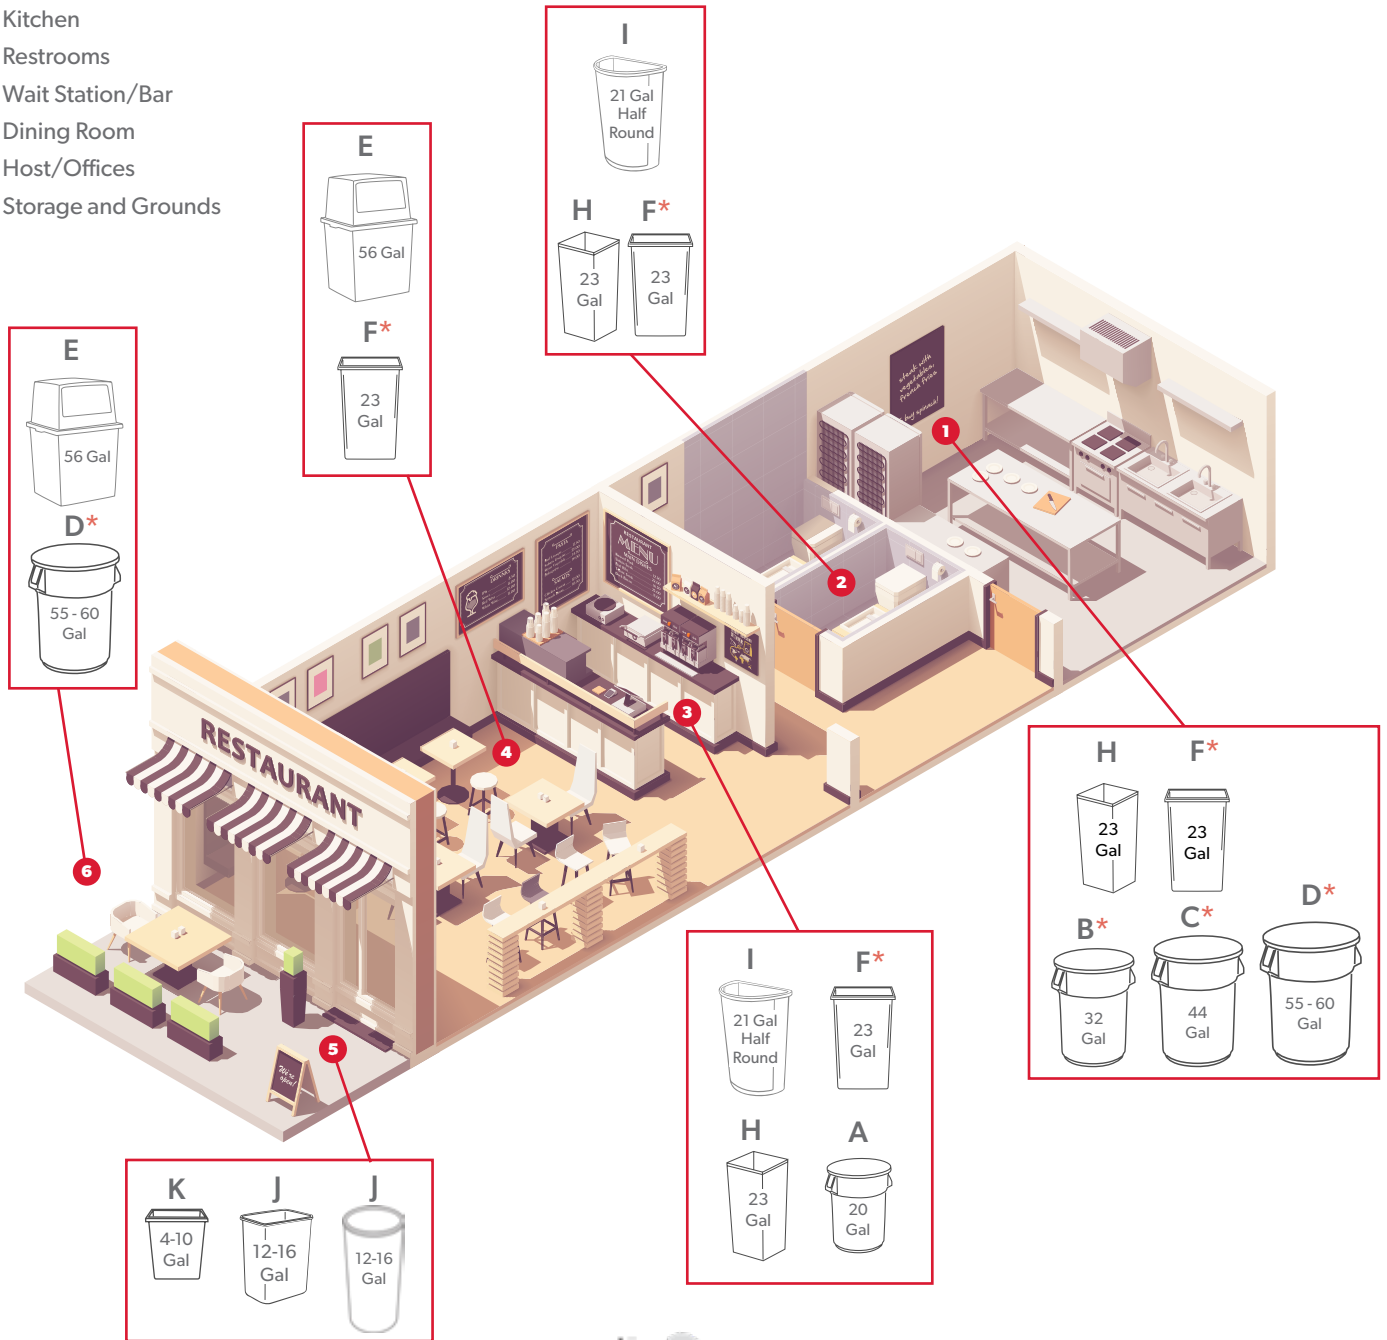

# Restaurant Can Liners

# Typical Restaurant Floor Plan and Common Receptacles

- 1 Kitchen
- 2 Restrooms
- 3 Wait Station/Bar
- 4 Dining Room
- 5 Host/Offices
- 6 Storage and Grounds

\*AccuFit Can Liners available for these receptacles