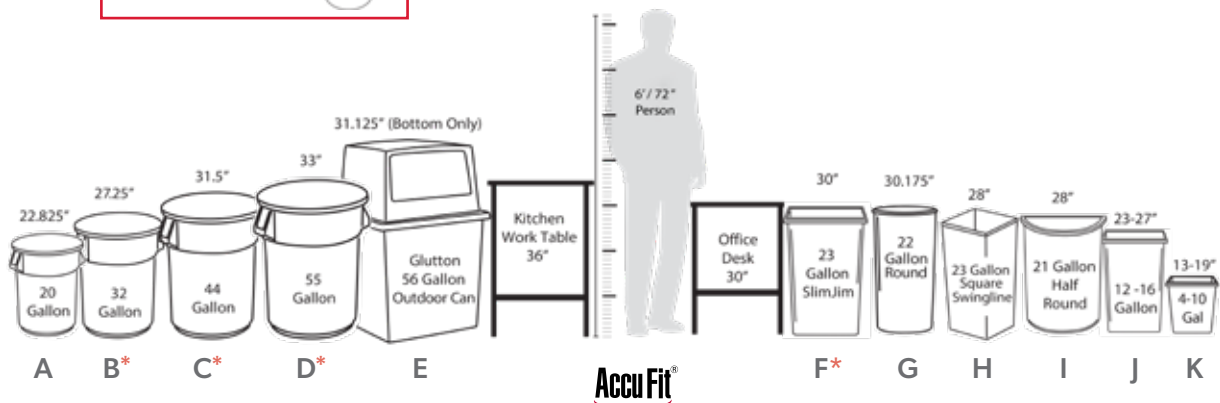

Typical Restaurant Floor Plan and Common Receptacles

- 1 Kitchen
- 2 Restrooms
- 3 Wait Station/Bar
- 4 Dining Room
- 5 Host/Offices
- 6 Storage and Grounds

*AccuFit Can Liners available for these receptacles