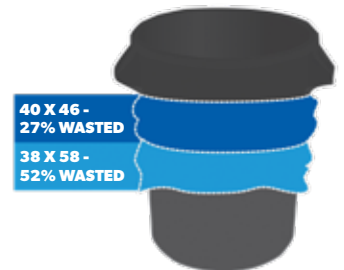

■ AccuFit® Can Liners

PERFORMANCE FEATURES

- Designed to fit most common sized cans
- Provides costs savings due to their accurate fit
- Provides a secure, snap fit to outside of can and keeps bag from falling in
- Available in LLD and HD liners

Item #	Container Size	Bag Size (in)	Plastic Type	Gauge	Color	Bags/Case
H4425RC R01	8-10 Gal	22 x 25	LLDPE	0.35 Mil	Clear	10/50 Rolls
H5645TK R01	23 Gal	28 x 45	LLDPE	0.90 Mil	Black	8/25 Rolls
H5645TC R01	23 Gal	28 x 45	LLDPE	0.90 Mil	Clear	8/25 Rolls
H5645PK R01	23 Gal	28 x 45	LLDPE	1.30 Mil	Black	8/25 Rolls
H6045TK R01	23 Gal	30 x 45 ¹	LLDPE	0.90 Mil	Black	8/25 Rolls
H6045TC R01	23 Gal	30 x 45 ¹	LLDPE	0.90 Mil	Clear	8/25 Rolls
Z5845HN R01	23 Gal	29 x 45	HDPE	14 Mic	Natural	10/25 Rolls
H6644TK R01	32 Gal	33 x 44	LLDPE	0.90 Mil	Black	5/20 Rolls
H6644TC R01	32 Gal	33 x 44	LLDPE	0.90 Mil	Clear	5/20 Rolls
H6644PK R01	32 Gal	33 x 44	LLDPE	1.30 Mil	Black	5/20 Rolls
Z6644MN R01	32 Gal	33 x 44	HDPE	12 Mic	Natural	10/25 Rolls
Z6644VN R02	32 Gal	33 x 44	HDPE	16 Mic	Natural	10/25 Rolls
H7450TK R01	44 Gal	37 x 50	LLDPE	0.90 Mil	Black	5/20 Rolls
H7450TC R01	44 Gal	37 x 50	LLDPE	0.90 Mil	Clear	5/20 Rolls
H7450PK R01	44 Gal	37 x 50	LLDPE	1.30 Mil	Black	5/20 Rolls
Z7450MN R01	44 Gal	37 x 50	HDPE	12 Mic	Natural	10/25 Rolls
Z7450VN R01	44 Gal	37 x 50	HDPE	16 Mic	Natural	10/25 Rolls
Z8253MN R01	44 Gal	41 x 53	HDPE	12 Mic	Natural	8/25 Rolls
Z8253VN R01	44 Gal	41 x 53	HDPE	16 Mic	Natural	8/25 Rolls
H8053TK R01	55 Gal	40 x 53	LLDPE	0.90 Mil	Black	5/20 Rolls
H8053TC R01	55 Gal	40 x 53	LLDPE	0.90 Mil	Clear	5/20 Rolls
H8053PK R01	55 Gal	40 x 53	LLDPE	1.30 Mil	Black	5/20 Rolls
H8053PC R01	55 Gal	40 x 53	LLDPE	1.30 Mil	Clear	5/20 Rolls

¹ For Slim Line with handles

7 Gallon Container

23 Gallon Slim Jim Container

32 Gallon Container

44 Gallon Container

55 Gallon Container

Blue = Common Sizes Used

■ Convenience Pack Can Liners