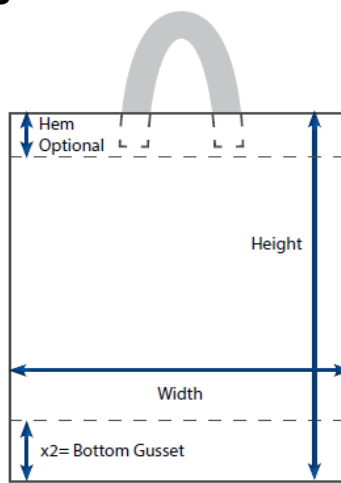

SOFT LOOP HANDLE BAG

- Heavy gauge HDPE or LDPE body
- Bottom or side gusset
- Flat bottom keeps items from tipping over or leaking
- Integrated soft loop LDPE handle for ease in carrying

ULTRAPRIME™ REUSABLE T-SHIRT BAG

■ How to Measure the Bags

SINE WAVE BAG

Width x Height + Bottom Gusset

SOFT LOOP HANDLE BAG

Width x Height + Bottom Gusset (BG) + Hem

T-SHIRT BAG

How to measure: Width x Gusset x Length