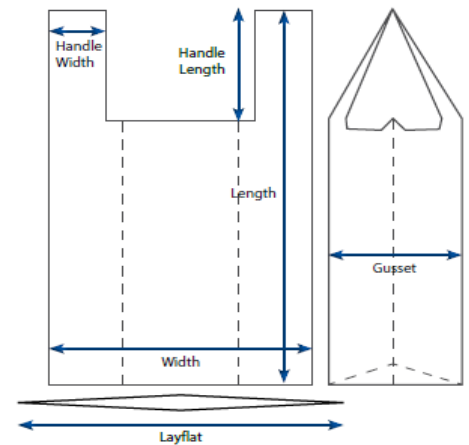

■ How to Measure the Bags

SINE WAVE BAG

Width x Height + Bottom Gusset

SOFT LOOP HANDLE BAG

Width x Height + Bottom Gusset (BG) + Hem

T-SHIRT BAG

How to measure: Width x Gusset x Length