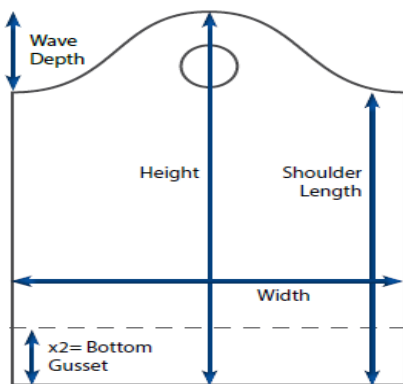

■ How to Measure the Bags

SINE WAVE BAG

Width x Height + Bottom Gusset