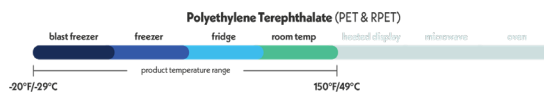

Pactiv Evergreen

Product Code	Brand	Description	Dimensions (In.)	Material	Color	Case Pack	Lid Match
YS075	Pactiv Evergreen	0.75 oz. Portion Cup	1.8 x 0.9	HIPS	Translucent	5,000	YLS1FR
YS100	Pactiv Evergreen	1 oz. Portion Cup	1.8 x 1.3	HIPS	Translucent	5,000	
YS200	Pactiv Evergreen	2 oz. Portion Cup	2.5 x 1.2	HIPS	Translucent	2,400	YLS2FR
YS250	Pactiv Evergreen	2.5 oz. Portion Cup	2.5 x 1.5	HIPS	Translucent	2,400	
YS300A	Pactiv Evergreen	3.25 oz. Portion Cup	2.9 x 1.3	HIPS	Translucent	3,000	YLS3FR LSPP3
YS400A	Pactiv Evergreen	4 oz. Portion Cup	2.9 x 1.9	HIPS	Translucent	3,000	
YS550A	Pactiv Evergreen	5.5 oz. Portion Cup	3.2 x 2	HIPS	Translucent	2,000	YLS5FR
YS200E	Pactiv Evergreen	2 oz. Portion Cup	2.5 x 1.5	HIPS	Black	2,400	YLS2FR
YS300EA	Pactiv Evergreen	3.25 oz. Portion Cup	2.9 x 1.3	HIPS	Black	3,000	YLS3FR LSPP3
YS400EA	Pactiv Evergreen	4 oz. Portion Cup	2.9 x 1.9	HIPS	Black	3,000	
YLS1FR	Pactiv Evergreen	Flat Lids for 0.75 and 1 oz. Portion Cup	1.8 x 0.2	PET	Clear	2,500	
YLS2FR	Pactiv Evergreen	Flat Lids for 1.5 and 2 oz. Portion Cup	2.5 x 0.2	PET	Clear	2,400	
YLS3FR	Pactiv Evergreen	Flat Lids for 3.25 and 4 oz. HIPS Portion Cup and 5.5 oz. PP Portion Cup	3 x 0.2	PET	Clear	2,400	
YLS5FR	Pactiv Evergreen	Flat Lids for 5.5 oz. HIPS Portion Cup	3.3 x 0.2	PET	Clear	2,500	
LSPP3	Pactiv Evergreen	Flat Lids for 3.25 and 4 oz. HIPS Portion Cup and 5.5 oz. PP Portion Cup	3.0 x 0.3	PP	Clear	2,500	