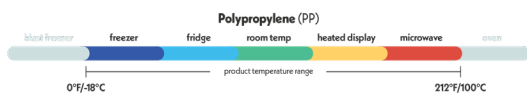

Pactiv Evergreen

Product Code	Brand	Description	Dimensions (In.)	Material	Color	Case Pack	Lid Match
YS075	Pactiv Evergreen	0.75 oz. Portion Cup	1.8 x 0.9	HIPS	Translucent	5,000	YLS1FR
YS100	Pactiv Evergreen	1 oz. Portion Cup	1.8 x 1.3	HIPS	Translucent	5,000	
YS200	Pactiv Evergreen	2 oz. Portion Cup	2.5 x 1.2	HIPS	Translucent	2,400	YLS2FR
YS250	Pactiv Evergreen	2.5 oz. Portion Cup	2.5 x 1.5	HIPS	Translucent	2,400	
YS300A	Pactiv Evergreen	3.25 oz. Portion Cup	2.9 x 1.3	HIPS	Translucent	3,000	YLS3FR LSPP3
YS400A	Pactiv Evergreen	4 oz. Portion Cup	2.9 x 1.9	HIPS	Translucent	3,000	
YS550A	Pactiv Evergreen	5.5 oz. Portion Cup	3.2 x 2	HIPS	Translucent	2,000	YLS5FR
YS200E	Pactiv Evergreen	2 oz. Portion Cup	2.5 x 1.5	HIPS	Black	2,400	YLS2FR
YS300EA	Pactiv Evergreen	3.25 oz. Portion Cup	2.9 x 1.3	HIPS	Black	3,000	YLS3FR LSPP3
YS400EA	Pactiv Evergreen	4 oz. Portion Cup	2.9 x 1.9	HIPS	Black	3,000	
YLS1FR	Pactiv Evergreen	Flat Lids for 0.75 and 1 oz. Portion Cup	1.8 x 0.2	PET	Clear	2,500	
YLS2FR	Pactiv Evergreen	Flat Lids for 1.5 and 2 oz. Portion Cup	2.5 x 0.2	PET	Clear	2,400	
YLS3FR	Pactiv Evergreen	Flat Lids for 3.25 and 4 oz. HIPS Portion Cup and 5.5 oz. PP Portion Cup	3 x 0.2	PET	Clear	2,400	
YLS5FR	Pactiv Evergreen	Flat Lids for 5.5 oz. HIPS Portion Cup	3.3 x 0.2	PET	Clear	2,500	
LSPP3	Pactiv Evergreen	Flat Lids for 3.25 and 4 oz. HIPS Portion Cup and 5.5 oz. PP Portion Cup	3.0 x 0.3	PP	Clear	2,500	