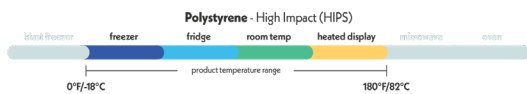

Pactiv Evergreen

Product Code	Brand	Description	Dimensions (In.)	Material	Color	Case Pack	Lid Match
YS075	Pactiv Evergreen	0.75 oz. Portion Cup	1.8 x 0.9	HIPS	Translucent	5,000	YLS1FR
YS100	Pactiv Evergreen	1 oz. Portion Cup	1.8 x 1.3	HIPS	Translucent	5,000	
YS200	Pactiv Evergreen	2 oz. Portion Cup	2.5 x 1.2	HIPS	Translucent	2,400	YLS2FR
YS250	Pactiv Evergreen	2.5 oz. Portion Cup	2.5 x 1.5	HIPS	Translucent	2,400	
YS300A	Pactiv Evergreen	3.25 oz. Portion Cup	2.9 x 1.3	HIPS	Translucent	3,000	YLS3FR LSPP3
YS400A	Pactiv Evergreen	4 oz. Portion Cup	2.9 x 1.9	HIPS	Translucent	3,000	
YS550A	Pactiv Evergreen	5.5 oz. Portion Cup	3.2 x 2	HIPS	Translucent	2,000	YLS5FR
YS200E	Pactiv Evergreen	2 oz. Portion Cup	2.5 x 1.5	HIPS	Black	2,400	YLS2FR
YS300EA	Pactiv Evergreen	3.25 oz. Portion Cup	2.9 x 1.3	HIPS	Black	3,000	YLS3FR LSPP3
YS400EA	Pactiv Evergreen	4 oz. Portion Cup	2.9 x 1.9	HIPS	Black	3,000	
YLS1FR	Pactiv Evergreen	Flat Lids for 0.75 and 1 oz. Portion Cup	1.8 x 0.2	PET	Clear	2,500	
YLS2FR	Pactiv Evergreen	Flat Lids for 1.5 and 2 oz. Portion Cup	2.5 x 0.2	PET	Clear	2,400	
YLS3FR	Pactiv Evergreen	Flat Lids for 3.25 and 4 oz. HIPS Portion Cup and 5.5 oz. PP Portion Cup	3 x 0.2	PET	Clear	2,400	
YLS5FR	Pactiv Evergreen	Flat Lids for 5.5 oz. HIPS Portion Cup	3.3 x 0.2	PET	Clear	2,500	
LSPP3	Pactiv Evergreen	Flat Lids for 3.25 and 4 oz. HIPS Portion Cup and 5.5 oz. PP Portion Cup	3.0 x 0.3	PP	Clear	2,500	