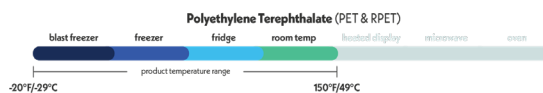

Product Code	Brand	Description	Dimensions (In.)	Material	Color	Case Pack	Lid Match
YSP100A	Pactiv Evergreen	1 oz. Microwavable Portion Cup	1.8 x 1.3	PP	Clear	2,500	YLS1FR
SPP150	Pactiv Evergreen	1.5 oz. Microwavable Portion Cup	2.5 x 0.9	PP	Clear	2,500	YLS2FR
YSP200A	Pactiv Evergreen	2 oz. Microwavable Portion Cup	2.5 x 1.2	PP	Clear	2,400	
YSP300A	Pactiv Evergreen	3.25 oz. Microwavable Portion Cup	2.9 x 1.4	PP	Clear	3,000	YLS3FR/ LSPP3
YSP400A	Pactiv Evergreen	4 oz. Microwavable Portion Cup	2.9 x 1.9	PP	Clear	2,400	
YSP551	Pactiv Evergreen	5.5 oz. Microwavable Portion Cup	2.9 x 2.4	PP	Clear	2,500	
SPP150E	Pactiv Evergreen	1.5 oz. Microwavable Portion Cup	2.5 x 0.9	PP	Black	2,500	YLS2FR
YSP200EA	Pactiv Evergreen	2 oz. Microwavable Portion Cup	2.5 x 1.2	PP	Black	2,400	
YSP300EA	Pactiv Evergreen	3.25 oz. Microwavable Portion Cup	2.9 x 1.4	PP	Black	3,000	YLS3FR/ LSPP3
YSP400EA	Pactiv Evergreen	4 oz. Microwavable Portion Cup	2.9 x 1.9	PP	Black	2,400	
YLS1FR	Pactiv Evergreen	Flat Lids for 0.75 and 1 oz. Portion Cup	1.8 x 0.2	PET	Clear	2,500	
YLS2FR	Pactiv Evergreen	Flat Lids for 1.5 and 2 oz. Portion Cup	2.5 x 0.2	PET	Clear	2,400	
YLS3FR	Pactiv Evergreen	Flat Lids for 3.25 and 4 oz. HIPS Portion Cup and 5.5 oz. PP Portion Cup	3 x 0.2	PET	Clear	2,400	
LSPP3	Pactiv Evergreen	Flat Lids for 3.25 and 4 oz. HIPS Portion Cup and 5.5 oz. PP Portion Cup	3.0 x 0.3	PP	Clear	2,500	
LSPP3	Pactiv Evergreen	Flat Lids for 3.25 and 4 oz. HIPS Portion Cup and 5.5 oz. PP Portion Cup	3.0 x 0.3	PP	Clear	2,500