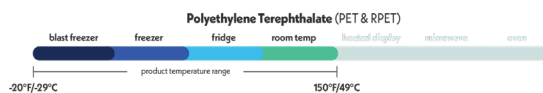

Product Code	FK #	Brand	Description	Dimensions (In.)	Material	Color	Case Pack	Lid Match
9505191	PC075	Fabri-Kal	0.75 oz. Portion Cup	1.7 x 1.2 x 1.0	HIPS	Translucent	2,500	XL100PC
9505192	PC100	Fabri-Kal	1 oz. Portion Cup	1.7 x 1.1 x 1.4	HIPS	Translucent	2,500	
9505193	PC100S	Fabri-Kal	1 oz. Squat Portion Cup	2.3 x 1.6 x 0.9	HIPS	Translucent	2,500	L100PCS
9505194	PC150S	Fabri-Kal	1.5 oz. Squat Portion Cup	2.4 x 1.9 x 0.9	HIPS	Translucent	2,500	XL250PC
9505195	PC200	Fabri-Kal	2 oz. Portion Cup	2.4 x 1.8 x 1.2	HIPS	Translucent	2,500	
9505196	PC250	Fabri-Kal	2.5 oz. Portion Cup	2.4 x 1.5 x 1.6	HIPS	Translucent	2,500	XL345PC
9500516	PC325	Fabri-Kal	3.25 oz. Portion Cup	3.0 x 2.4 x 1.3	HIPS	Translucent	2,500	
9500517	PC400	Fabri-Kal	4 oz. Portion Cup	3.0 x 2.3 x 1.6	HIPS	Translucent	2,500	XL250PC
9500518	PC550	Fabri-Kal	5.5 oz. Portion Cup	3.0 x 2.1 x 2.3	HIPS	Translucent	2,500	
9505147	PC150SB	Fabri-Kal	1.5 oz. Squat Portion Cup	2.4 x 1.9 x 0.9	HIPS	Black	2,500	XL250PC
9505137	PC200B	Fabri-Kal	2 oz. Portion Cup	2.4 x 1.8 x 1.2	HIPS	Black	2,500	
9505144	PC325B	Fabri-Kal	3.25 oz. Portion Cup	3.0 x 2.4 x 1.3	HIPS	Black	2,500	XL345PC
9505145	PC400B	Fabri-Kal	4 oz. Portion Cup	3.0 x 2.3 x 1.6	HIPS	Black	2,500	
9505146	PC550B	Fabri-Kal	5.5 oz. Portion Cup	3.0 x 2.1 x 2.3	HIPS	Black	2,500	XL250PC
9505083	XL250PC	Fabri-Kal	Flat Lids for 1.5, 2, and 2.5 oz. Portion Cup	2.6 x 0.3	PET	Clear	2,500	
9505084	XL345PC	Fabri-Kal	Flat Lids for 3.25, 4, and 5.5 oz. Portion Cup	3.2 x 0.3	PET	Clear	2,500	XL250PC
9500520	L100PCS	Fabri-Kal	Flat Lids for 1 oz. Squat Portion Cup	2.4 x 0.2	HIPS	Translucent	2,500