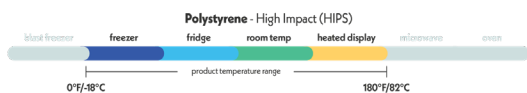

Product Code	FK #	Brand	Description	Dimensions (In.)	Material	Color	Case Pack	Lid Match
9505191	PC075	Fabri-Kal	0.75 oz. Portion Cup	1.7 x 1.2 x 1.0	HIPS	Translucent	2,500	XL100PC
9505192	PC100	Fabri-Kal	1 oz. Portion Cup	1.7 x 1.1 x 1.4	HIPS	Translucent	2,500	
9505193	PC100S	Fabri-Kal	1 oz. Squat Portion Cup	2.3 x 1.6 x 0.9	HIPS	Translucent	2,500	L100PCS
9505194	PC150S	Fabri-Kal	1.5 oz. Squat Portion Cup	2.4 x 1.9 x 0.9	HIPS	Translucent	2,500	XL250PC
9505195	PC200	Fabri-Kal	2 oz. Portion Cup	2.4 x 1.8 x 1.2	HIPS	Translucent	2,500	
9505196	PC250	Fabri-Kal	2.5 oz. Portion Cup	2.4 x 1.5 x 1.6	HIPS	Translucent	2,500	XL345PC
9500516	PC325	Fabri-Kal	3.25 oz. Portion Cup	3.0 x 2.4 x 1.3	HIPS	Translucent	2,500	
9500517	PC400	Fabri-Kal	4 oz. Portion Cup	3.0 x 2.3 x 1.6	HIPS	Translucent	2,500	XL250PC
9500518	PC550	Fabri-Kal	5.5 oz. Portion Cup	3.0 x 2.1 x 2.3	HIPS	Translucent	2,500	
9505147	PC150SB	Fabri-Kal	1.5 oz. Squat Portion Cup	2.4 x 1.9 x 0.9	HIPS	Black	2,500	XL250PC
9505137	PC200B	Fabri-Kal	2 oz. Portion Cup	2.4 x 1.8 x 1.2	HIPS	Black	2,500	
9505144	PC325B	Fabri-Kal	3.25 oz. Portion Cup	3.0 x 2.4 x 1.3	HIPS	Black	2,500	XL345PC
9505145	PC400B	Fabri-Kal	4 oz. Portion Cup	3.0 x 2.3 x 1.6	HIPS	Black	2,500	
9505146	PC550B	Fabri-Kal	5.5 oz. Portion Cup	3.0 x 2.1 x 2.3	HIPS	Black	2,500	XL250PC
9505083	XL250PC	Fabri-Kal	Flat Lids for 1.5, 2, and 2.5 oz. Portion Cup	2.6 x 0.3	PET	Clear	2,500	
9505084	XL345PC	Fabri-Kal	Flat Lids for 3.25, 4, and 5.5 oz. Portion Cup	3.2 x 0.3	PET	Clear	2,500	XL250PC
9500520	L100PCS	Fabri-Kal	Flat Lids for 1 oz. Squat Portion Cup	2.4 x 0.2	HIPS	Translucent	2,500