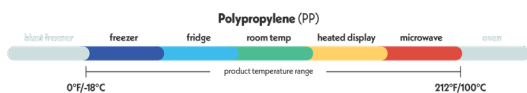

Product Code	Brand	Description	Dimensions (In.)	Material	Color	Case Pack	Lid Match
YSP100A	Pactiv Evergreen	1 oz. Microwavable Portion Cup	1.8 x 1.3	PP	Clear	2,500	YLS1FR
SPP150	Pactiv Evergreen	1.5 oz. Microwavable Portion Cup	2.5 x 0.9	PP	Clear	2,500	YLS2FR
YSP200A	Pactiv Evergreen	2 oz. Microwavable Portion Cup	2.5 x 1.2	PP	Clear	2,400	
YSP300A	Pactiv Evergreen	3.25 oz. Microwavable Portion Cup	2.9 x 1.4	PP	Clear	3,000	YLS3FR/ LSPP3
YSP400A	Pactiv Evergreen	4 oz. Microwavable Portion Cup	2.9 x 1.9	PP	Clear	2,400	
YSP551	Pactiv Evergreen	5.5 oz. Microwavable Portion Cup	2.9 x 2.4	PP	Clear	2,500	
SPP150E	Pactiv Evergreen	1.5 oz. Microwavable Portion Cup	2.5 x 0.9	PP	Black	2,500	YLS2FR
YSP200EA	Pactiv Evergreen	2 oz. Microwavable Portion Cup	2.5 x 1.2	PP	Black	2,400	
YSP300EA	Pactiv Evergreen	3.25 oz. Microwavable Portion Cup	2.9 x 1.4	PP	Black	3,000	YLS3FR/ LSPP3
YSP400EA	Pactiv Evergreen	4 oz. Microwavable Portion Cup	2.9 x 1.9	PP	Black	2,400	
YLS1FR	Pactiv Evergreen	Flat Lids for 0.75 and 1 oz. Portion Cup	1.8 x 0.2	PET	Clear	2,500	
YLS2FR	Pactiv Evergreen	Flat Lids for 1.5 and 2 oz. Portion Cup	2.5 x 0.2	PET	Clear	2,400	
YLS3FR	Pactiv Evergreen	Flat Lids for 3.25 and 4 oz. HIPS Portion Cup and 5.5 oz. PP Portion Cup	3 x 0.2	PET	Clear	2,400	
LSPP3	Pactiv Evergreen	Flat Lids for 3.25 and 4 oz. HIPS Portion Cup and 5.5 oz. PP Portion Cup	3.0 x 0.3	PP	Clear	2,500	
LSPP3	Pactiv Evergreen	Flat Lids for 3.25 and 4 oz. HIPS Portion Cup and 5.5 oz. PP Portion Cup	3.0 x 0.3	PP	Clear	2,500