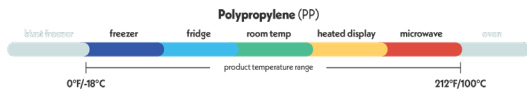

ellipso® Portion Cups and Lids

Stylish ellipso portion cups' elegant design enhances the presentation and appeal of condiments and sides. Pour sauces and dressings with ease, due to their unique oval shape.

ellipso®

Product Code	Brand	Description	Dimensions (In.)	Material	Color	Case Pack
YE501	Newspring	1 oz. Portion Cups and Lids	2.3 x 1.5 x 1.3	PP	Clear	1,000
YE502B	Newspring	2 oz. Portion Cups and Lids	2.8 x 2 x 1.5	PP	Black/Clear	1,000
YE502	Newspring	2 oz. Portion Cups and Lids	2.8 x 2 x 1.5	PP	Clear	1,000
E503B	Newspring	3 oz. Portion Cups and Lids	3.5 x 3.3 x 1.5	PP	Black/Clear	500
E503	Newspring	3 oz. Portion Cups and Lids	3.5 x 3.3 x 1.5	PP	Clear	500
E504B	Newspring	4 oz. Portion Cups and Lids	3.5 x 2.3 x 2.1	PP	Black/Clear	500
E504	Newspring	4 oz. Portion Cups and Lids	3.5 x 2.3 x 2.1	PP	Clear	500
E505B	Newspring	5 oz. Portion Cups and Lids	3.8 x 2.7 x 2.1	PP	Black/Clear	500
E1001B	Newspring	1 oz. Portion Cup	2.3 x 1.5 x 1.3	PP	Black	1,000
E1002B	Newspring	2 oz. Portion Cup	2.8 x 2 x 1.5	PP	Black	1,000
E1002	Newspring	2 oz. Portion Cup	2.8 x 2 x 1.5	PP	Clear	1,000
E1002LD	Newspring	Flat Lids for 2 oz. Portion Cup	2.3 x 1.6 x 1.3	PP	Clear	1,000