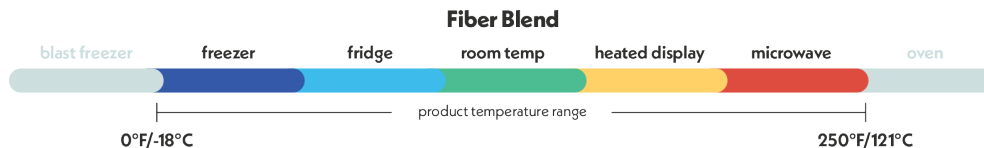

Built to Carry

Durable designs make it easy to carry multiple drinks or food-and-beverage combinations.

Ready For Use

These trays come pre-assembled for maximum efficiency, no set up required.

Specifications

Product Code	Brand	Description	Dimensions(in.)	Material	Color	Case Pack
M510032	EarthChoice	4 Cup Beverage Cup Carrier Tray for 8 - 32 oz. Cups	8.6 x 8.6 x 2.4	Fiber Blend	Natural	300
YM51CC32	EarthChoice	4 Cup Beverage Cup Carrier Tray for 8 - 32 oz. Cups, Club Pack	8.6 x 8.6 x 2	Fiber Blend	Natural	200
M5135040001	EarthChoice	4 Cup Beverage Cup Carrier for 8 - 46 oz. Cups	10.5 x 10.5 x 2.25	Fiber Blend	Natural	132
YM527535	EarthChoice	2 Cup Beverage Carrier with Food Tray for 8 - 24 oz. Cups	8.6 x 9.9 x 1.75	Fiber Blend	Natural	200
YM527543	EarthChoice	4 Cup Beverage Carrier with Food Tray for Universal Cup Sizes	8.5 x 13.8 x 1.75	Fiber Blend	Natural	210
YM527651	EarthChoice	2 Cup Beverage Carrier with Food Tray for 8 - 46 oz. Cups	10.5 x 13 x 2.3	Fiber Blend	Natural	100