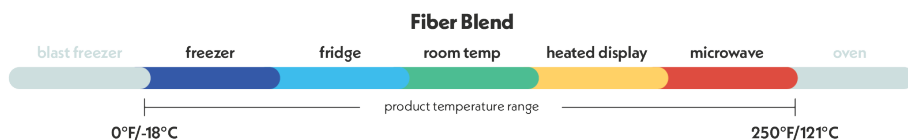

## Specifications

Product Code	Brand	Description	Dimensions (in.)	Material	Color	Case Pack
YM633521	EarthChoice	Pulpex #50, 8 oz. Steep Wall Food Trays	5.8 x 4 x 1.3	Fiber Blend	Natural	920
YM633522	EarthChoice	Pulpex #100, 11.8 oz. Steep Wall Food Trays	6.8 x 4.8	Fiber Blend	Natural	840
M633523	EarthChoice	Pulpex #200, 16 oz. Steep Wall Food Trays	7.5 x 5.5 x 1.5	Fiber Blend	Natural	1,000
M633524Y	EarthChoice	Pulpex #300, 32 oz. Steep Wall Food Trays	9.1 x 6.9 x 1.8	Fiber Blend	Natural	460
YM627510	EarthChoice	Pulpex 8" Steep Wall Plates	8 x 0.8	Fiber Blend	Natural	410
YM627513	EarthChoice	Pulpex 9" Steep Wall Plates	9 x 0.6	Fiber Blend	Natural	250
YM627515	EarthChoice	Pulpex 10" Steep Wall Plates	10 x 0.8	Fiber Blend	Natural	250