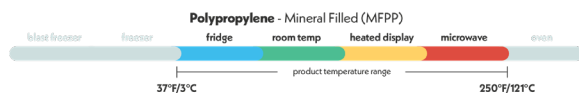

Versatile Solutions

Offered in a range of sizes and configurations.

Entrée2Go™ Two-Piece Containers

Entrée2Go™ Two Piece Containers are a smart, reliable solution for modern to-go meals—balancing performance, presentation, and sustainability.

Specifications

Product Code	Brand	Description	Dimensions(in.)	Capacity(oz.)	Material	Color	Case Pack
YCNB6X412000	EarthChoice	6 x 4" Entrée2Go Container Base	5.7 x 4.3 x 2.6	12	MFPP	Black	600
YCNB9X624000	EarthChoice	9 x 6" Entrée2Go Shallow Container Base	8.7 x 5.8 x 2	24	MFPP	Black	300
YCNB9X632000	EarthChoice	9 x 6" Entrée2Go Container Base	8.7 x 5.8 x 2.7	32	MFPP	Black	300
YCNB85X85351	EarthChoice	8.5 x 8.5" Entrée2Go Container Base	8.8 x 8.8 x 1.7	35	MFPP	Black	154
YCNB85X85273	EarthChoice	8.5 x 8.5" Entrée2Go 3-Compartment Container Base	8.8 x 8.8 x 1.7	27 (17/5/5)	MFPP	Black	154
YCNB12X94800	EarthChoice	12 x 9" Entrée2Go Shallow Container Base	11.8 x 8.8 x 1.6	48	MFPP	Black	200
YCNB12X96400	EarthChoice	12 x 9" Entrée2Go Container Base	11.8 x 8.8 x 2.1	64	MFPP	Black	200
YCNB12X95203	EarthChoice	12 x 9" Entrée2Go 3-Compartment Container Base	11.8 x 8.8 x 2.1	52 (28/12/12)	MFPP	Black	200
YCNW85X85351	EarthChoice	8.5 x 8.5" Entrée2Go Container Base	8.8 x 8.8 x 1.7	35	MFPP	White	154
YCNW85X85273	EarthChoice	8.5 x 8.5" Entrée2Go 3-Compartment Container Base	8.8 x 8.8 x 1.7	27 (17/5/5)	MFPP	White	154
YCNV12X9PPDL	EarthChoice	Vented Lid for Entrée2Go 12 x 9" Base	11.8 x 8.8 x 1	-	PP	Clear	200
YCNV6X4PPDL	EarthChoice	Vented Lid for Entrée2Go 6 x 4" Base	5.7 x 4.3 x 1	-	PP	Clear	600
YCNV9X6PPDL	EarthChoice	Vented Lid for Entrée2Go 9 x 6" Base	8.7 x 5.8 x 1	-	PP	Clear	300
YCNV85X85PPL	EarthChoice	Vented Lid for Entrée2Go 8.5 x 8.5" Base	8.8 x 8.8 x 1	-	PP	Clear	154