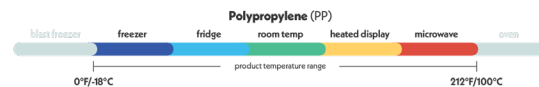

Versatile Solutions

Offered in a range of sizes and configurations.

Entrée2Go™ Two-Piece Containers

Entrée2Go™ Two Piece Containers are a smart, reliable solution for modern to-go meals—balancing performance, presentation, and sustainability.

Specifications

Product Code	Brand	Description	Dimensions(in.)	Capacity(oz.)	Material	Color	Case Pack
YCNB6X412000	EarthChoice	6 x 4" Entrée2Go Container Base	5.7 x 4.3 x 2.6	12	MFPP	Black	600
YCNB9X624000	EarthChoice	9 x 6" Entrée2Go Shallow Container Base	8.7 x 5.8 x 2	24	MFPP	Black	300
YCNB9X632000	EarthChoice	9 x 6" Entrée2Go Container Base	8.7 x 5.8 x 2.7	32	MFPP	Black	300
YCNB85X85351	EarthChoice	8.5 x 8.5" Entrée2Go Container Base	8.8 x 8.8 x 1.7	35	MFPP	Black	154
YCNB85X85273	EarthChoice	8.5 x 8.5" Entrée2Go 3-Compartment Container Base	8.8 x 8.8 x 1.7	27 (17/5/5)	MFPP	Black	154
YCNB12X94800	EarthChoice	12 x 9" Entrée2Go Shallow Container Base	11.8 x 8.8 x 1.6	48	MFPP	Black	200
YCNB12X96400	EarthChoice	12 x 9" Entrée2Go Container Base	11.8 x 8.8 x 2.1	64	MFPP	Black	200
YCNB12X95203	EarthChoice	12 x 9" Entrée2Go 3-Compartment Container Base	11.8 x 8.8 x 2.1	52 (28/12/12)	MFPP	Black	200
YCNW85X85351	EarthChoice	8.5 x 8.5" Entrée2Go Container Base	8.8 x 8.8 x 1.7	35	MFPP	White	154
YCNW85X85273	EarthChoice	8.5 x 8.5" Entrée2Go 3-Compartment Container Base	8.8 x 8.8 x 1.7	27 (17/5/5)	MFPP	White	154
YCNV12X9PPDL	EarthChoice	Vented Lid for Entrée2Go 12 x 9" Base	11.8 x 8.8 x 1	-	PP	Clear	200
YCNV6X4PPDL	EarthChoice	Vented Lid for Entrée2Go 6 x 4" Base	5.7 x 4.3 x 1	-	PP	Clear	600
YCNV9X6PPDL	EarthChoice	Vented Lid for Entrée2Go 9 x 6" Base	8.7 x 5.8 x 1	-	PP	Clear	300
YCNV85X85PPL	EarthChoice	Vented Lid for Entrée2Go 8.5 x 8.5" Base	8.8 x 8.8 x 1	-	PP	Clear	154