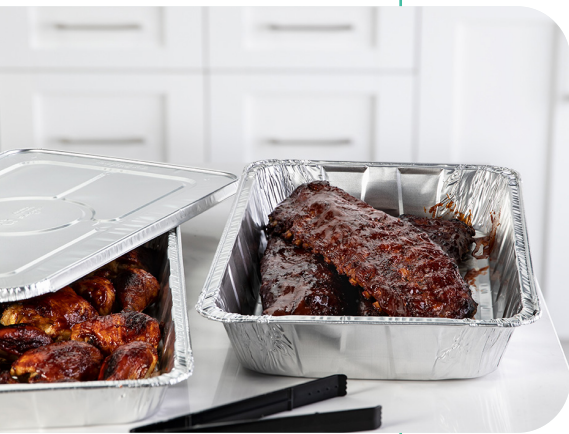

Aluminum Steam Table Pans

Performance Features

- Offered in full, half, and third size options with a range of depths
- Oven and freezer safe for cooking and storage
- Add a cover for easy transport

Specifications

Product Code	Brand	Description	Dimensions (in.)	Material	Color	Case Pack
Y6110XH	Pactiv Evergreen	Full-Size Steam Tables - Shallow, Heavy-Duty	19.6 x 11.6 x 1.7	Aluminum	Silver	40
Y6120XH	Pactiv Evergreen	Full-Size Steam Tables - Medium Depth, Heavy-Duty	19.6 x 11.6 x 2.2	Aluminum	Silver	40
Y6050H	Pactiv Evergreen	Full-Size Steam Tables - Deep	19.6 x 11.6 x 3.1	Aluminum	Silver	40
Y6050XH	Pactiv Evergreen	Full-Size Steam Tables - Deep, Heavy-Duty	19.6 x 11.6 x 3.1	Aluminum	Silver	40
Y6050XHCH	Pactiv Evergreen	Full-Size Steam Tables - Deep, Heavy-Duty	19.6 x 11.6 x 3.1	Aluminum	Silver	40
Y6050XXH	Pactiv Evergreen	Full-Size Steam Tables - Deep, Extra Heavy-Duty	19.6 x 11.6 x 3.1	Aluminum	Silver	40
Y112045	Pactiv Evergreen	Flat Covers for Full-Size Steam Tables	20.3 x 12.4 x 0.6	Aluminum	Silver	80
Y6012XH	Pactiv Evergreen	Half-Size Steam Tables - Shallow	11.8 x 9.4 x 1.7	Aluminum	Silver	100
Y6112H	Pactiv Evergreen	Half-Size Steam Tables - Medium Depth	11.8 x 9.4 x 2.2	Aluminum	Silver	100
Y6112XH	Pactiv Evergreen	Half-Size Steam Tables - Medium Depth, Heavy-Duty	11.8 x 9.4 x 2.2	Aluminum	Silver	100
Y6132H	Pactiv Evergreen	Half-Size Steam Tables - Deep	11.8 x 9.4 x 2.6	Aluminum	Silver	100
Y6132XHEDK	Pactiv Evergreen	Half-Size Steam Tables - Deep	11.8 x 9.4 x 2.6	Aluminum	Black/Gold	100
Y6132L	Pactiv Evergreen	Half-Size Steam Tables - Deep, Light-Weight	11.8 x 9.4 x 2.2	Aluminum	Silver	100
Y6132XH	Pactiv Evergreen	Half-Size Steam Tables - Deep, Heavy-Duty	11.8 x 9.4 x 2.6	Aluminum	Silver	100
Y6132XHE	Pactiv Evergreen	Half-Size Steam Tables - Deep, Heavy-Duty, Protective Coated Inside	11.8 x 9.4 x 2.6	Aluminum	Silver	100
634260Y	Pactiv Evergreen	Half-Size Steam Tables - Extra Deep	11.8 x 9.4 x 4.2	Aluminum	Silver	100
Y101230	Pactiv Evergreen	Flat Covers for Half-Size Steam Tables	12.3 x 9.9 x 0.6	Aluminum	Silver	100
Y101230CH	Pactiv Evergreen	Flat Covers for Half-Size Steam Tables	12.3 x 9.9 x 0.6	Aluminum	Silver	100
Y101230E1	Pactiv Evergreen	Flat Covers for Half-Size Steam Tables, Protective Coated Inside	12.3 x 9.9 x 0.6	Aluminum	Silver	100
Y101230DG	Pactiv Evergreen	Flat Covers for Half-Size Steam Tables	12.3 x 9.9 x 0.6	Aluminum	Gold	100
Y6062XH	Pactiv Evergreen	Third-Size Steam Tables - Deep	11.8 x 5.6 x 3.3	Aluminum	Silver	200
Y116225	Pactiv Evergreen	Flat Covers for Third-Size Steam Tables	12.3 x 6.2 x 0.5	Aluminum	Silver	200