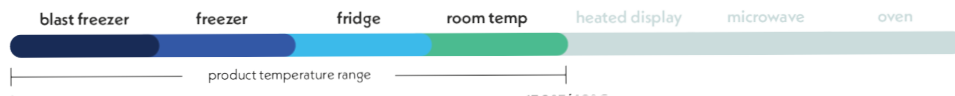

Polyethylene Terephthalate (PET & RPET)

For more information, contact your sales representative.

These guidelines are supplied to assist you in determining the proper use of Novolex products. They are based upon testing and published guidelines and are reliable in most applications. However, because every food supplier's recipes, ingredients, processes and supply chain is unique, these guidelines are not a substitute for product testing. Confirmation of product acceptability under your specific conditions of use must be done by you.

novolex.com | 800-845-6051 | ©2026 Novolex

3426 Toringdon Way, Suite 200, Charlotte, NC 28277
NVX-13582026 05/26