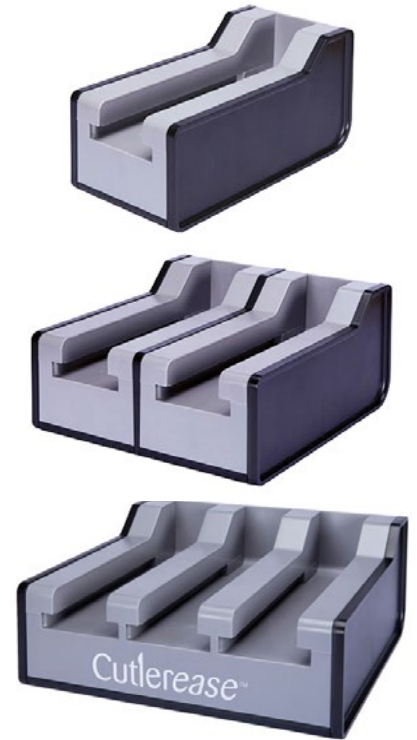

### FEATURES AND BENEFITS

- Perfect for retail shelves and online stores
- Complete kit ready to set up on location
- Kit contains: Base, fork, spoon and knife towers
- Each tower holds 120 pieces of cutlery (sold separately)
- Entire system holds 360 pieces of Cutlerease® cutlery!

## Stand for Cutlerease® base

Our new Cutlerease® stand is the great way to maximize you space while offering the best cutlery dispensing system to your customers!

### FEATURES AND BENEFITS

- Perfect for areas where space is limited
- Easy assembly
- Stands 28.25" high and secures to a standard Cutlerease® three tower base (CEASEBASEUNIT)

**DISPENSER TOWERS**

**CUTLERY REFILL PACKS**