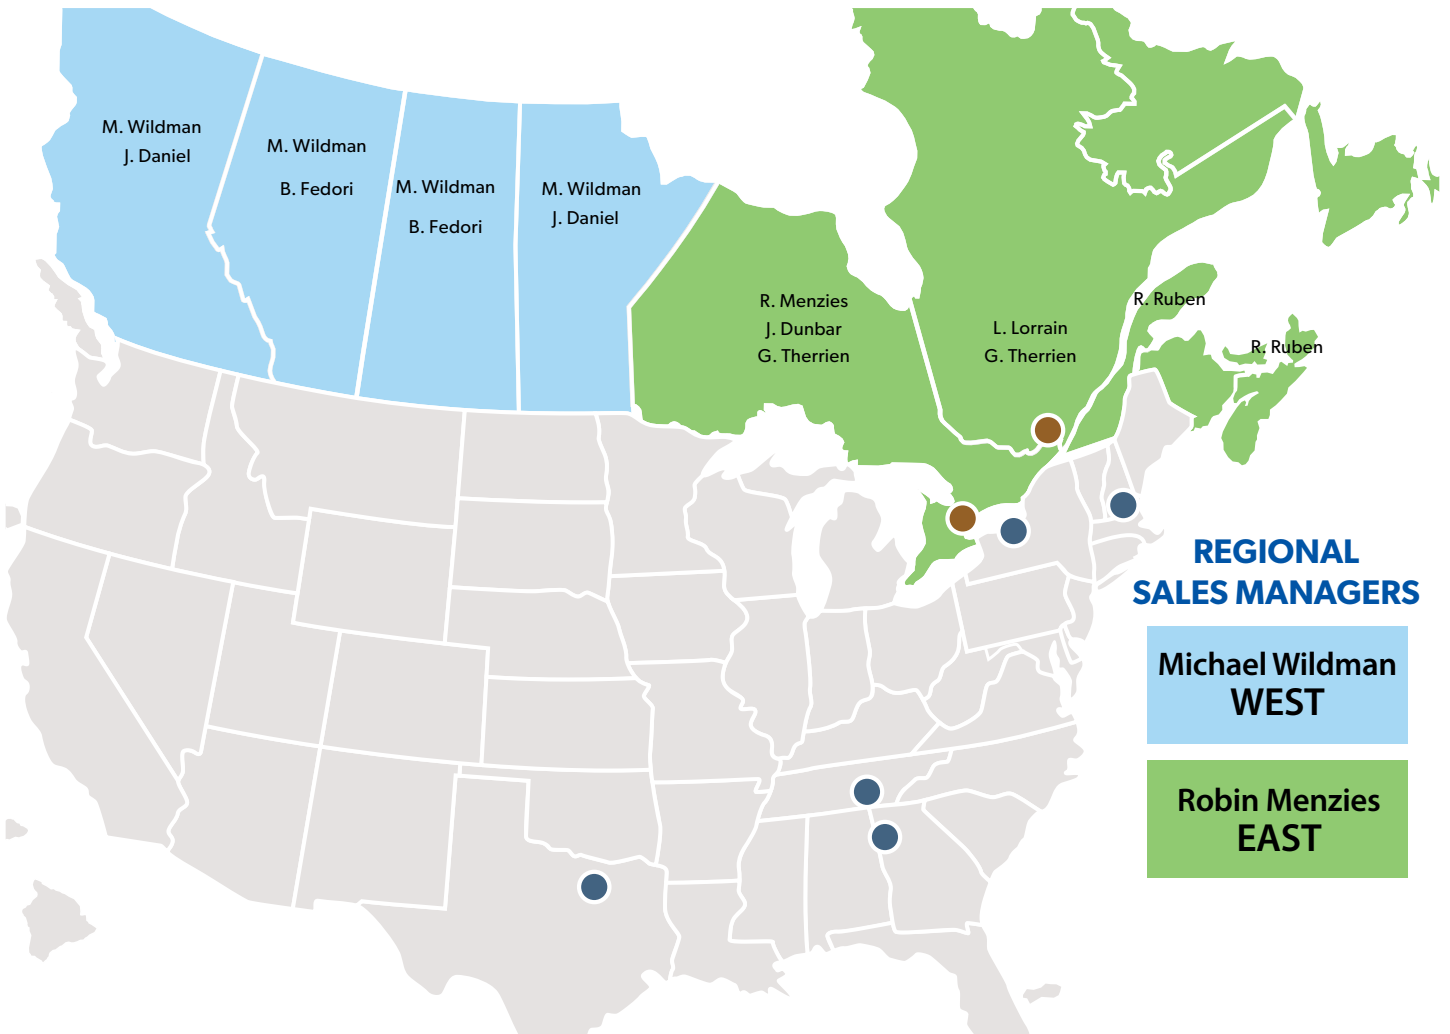

www.novolex.com | 800-845-6051 | © March 2025 Novolex

Novolex Corporate Headquarters | 3436 Toringdon Way, Suite 100, Charlotte, NC 28277
W_BR_1624_0225