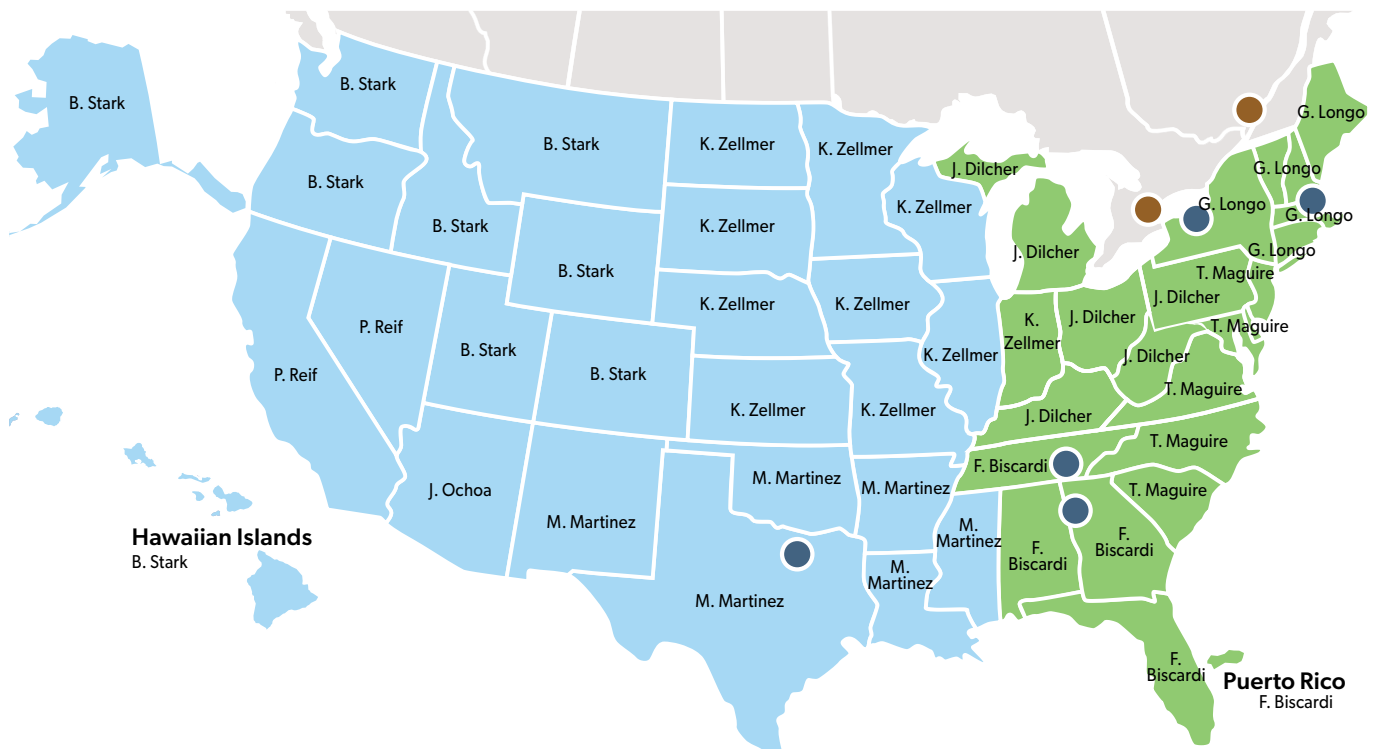

### U.S. REGIONAL DIRECTORS

Jose' Ochoa  
WEST

Jeff Gullo  
EAST

- Polar Pak® Plants
- Waddington® North America Plants