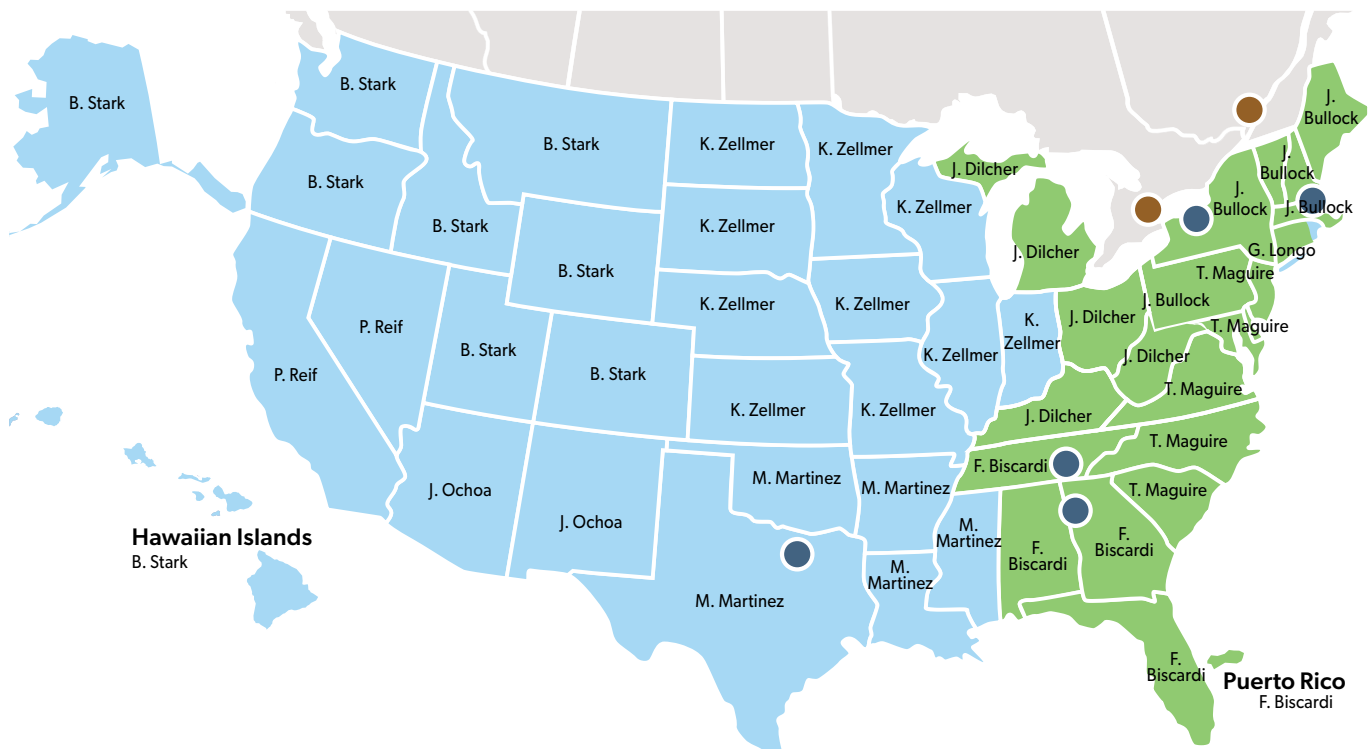

U.S. REGIONAL DIRECTORS

Jose' Ochoa
WEST

Jeff Gullo
EAST

- Polar Pak® Plants
- Waddington® North America Plants