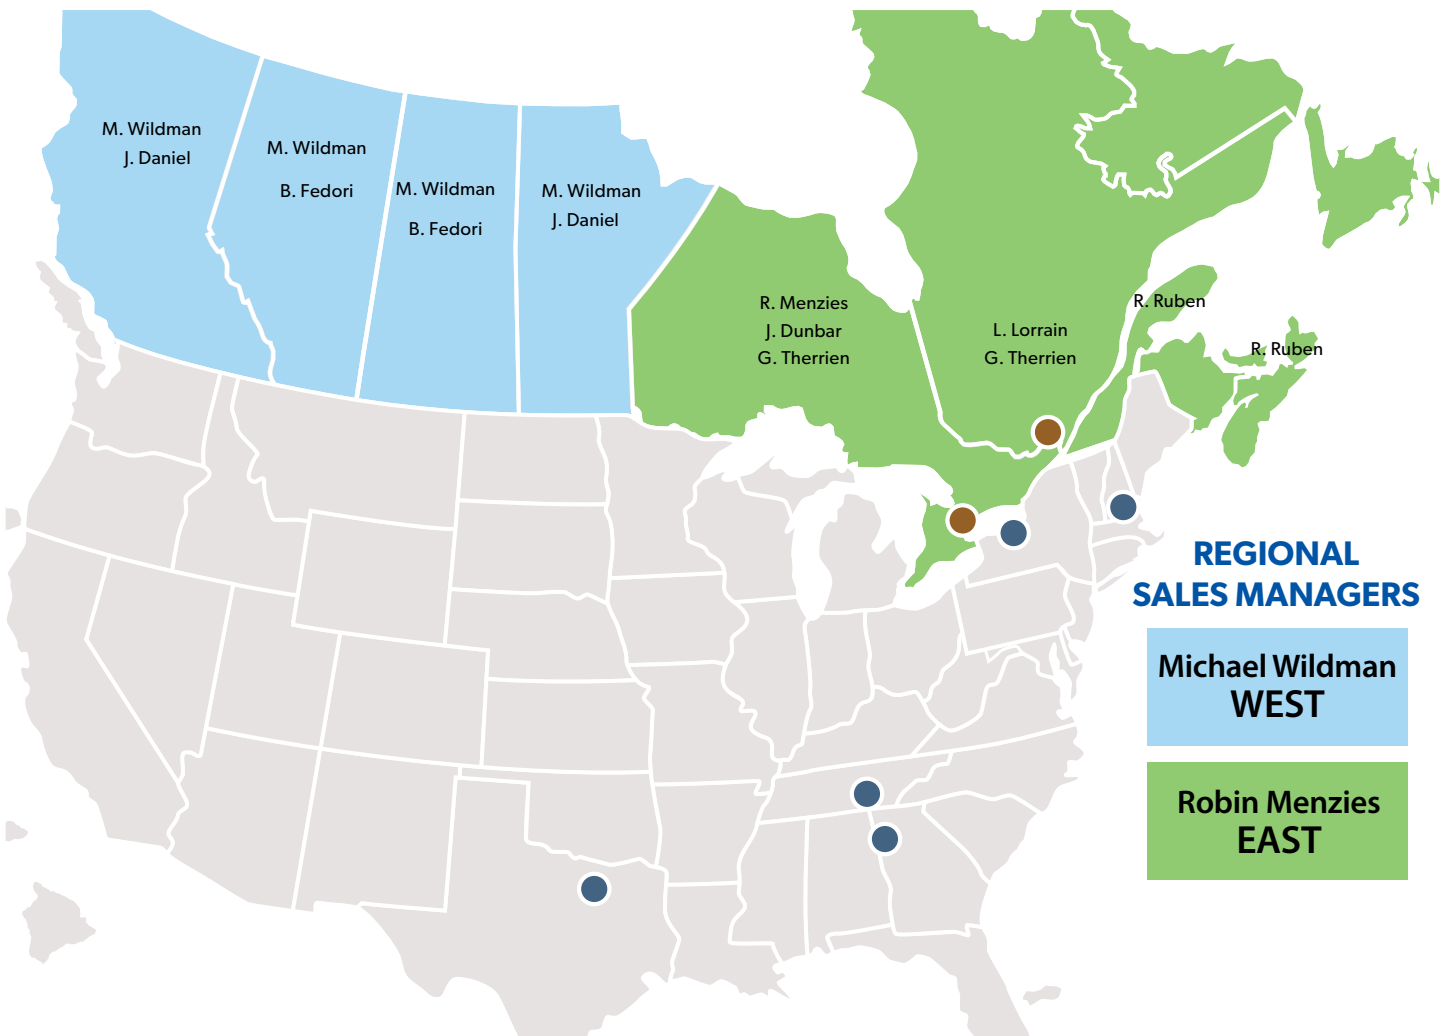

www.novolex.com | 800-845-6051 | © June 2024 Novolex

Novolex Corporate Headquarters | 3436 Toringdon Way, Suite 100, Charlotte, NC 28277
W_BR_1624_0624