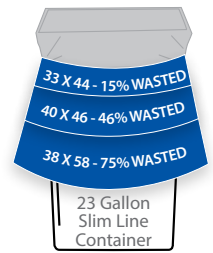

CONVENIENCE PACK CAN LINERS

Item #	Capacity	Bag Size (in)	Plastic Type	Gauge	Color	Bags/Case
H5645TK RC1	23 Gal	28 x 45	LLDPE	0.90 Mil	Black	8/25 Rolls
H5645TC RC1	23 Gal	28 x 45	LLDPE	0.90 Mil	Clear	8/25 Rolls
H6644TK RC1	32 Gal	33 x 44	LLDPE	0.90 Mil	Black	5/20 Rolls
H6644TC RC1	32 Gal	33 x 44	LLDPE	0.90 Mil	Clear	5/20 Rolls
H7450TK RC1	44 Gal	37 x 50	LLDPE	0.90 Mil	Black	5/20 Rolls
H7450TC RC1	44 Gal	37 x 50	LLDPE	0.90 Mil	Clear	5/20 Rolls
H8053TC RC1	55 Gal	40 x 53	LLDPE	0.90 Mil	Clear	5/20 Rolls

Blue = Common Sizes Used