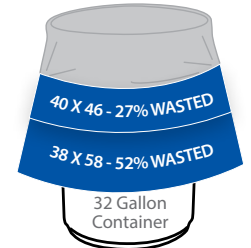

CONVENIENCE PACK CAN LINERS

Item #	Capacity	Bag Size (in)	Plastic Type	Gauge	Color	Bags/Case
H5645TK RC1	23 Gal	28 x 45	LLDPE	0.90 Mil	Black	8/25 Rolls
H5645TC RC1	23 Gal	28 x 45	LLDPE	0.90 Mil	Clear	8/25 Rolls
H6644TK RC1	32 Gal	33 x 44	LLDPE	0.90 Mil	Black	5/20 Rolls
H6644TC RC1	32 Gal	33 x 44	LLDPE	0.90 Mil	Clear	5/20 Rolls
H7450TK RC1	44 Gal	37 x 50	LLDPE	0.90 Mil	Black	5/20 Rolls
H7450TC RC1	44 Gal	37 x 50	LLDPE	0.90 Mil	Clear	5/20 Rolls
H8053TC RC1	55 Gal	40 x 53	LLDPE	0.90 Mil	Clear	5/20 Rolls

Blue = Common Sizes Used