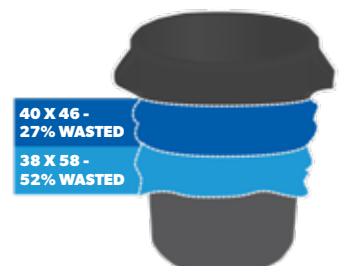

■ AccuFit® Can Liners

PERFORMANCE FEATURES

- Accufit sizing won't let liner fall into the can
- Designed for the most common cans and applications
- Contributes to source reduction and savings

Item #	Container Size	Bag Size (in)	Plastic Type	Gauge	Color	Bags/Case
H4425RC R01	8 Gal	22 x 25	LLDPE	0.35 Mil	Clear	10/50 Rolls
H5645TK R01	23 Gal	28 x 45	LLDPE	0.90 Mil	Black	8/25 Rolls
H5645TC R01	23 Gal	28 x 45	LLDPE	0.90 Mil	Clear	8/25 Rolls
H5645PK R01	23 Gal	28 x 45	LLDPE	1.30 Mil	Black	8/25 Rolls
H6045TK R01	23 Gal	30 x 45 ¹	LLDPE	0.90 Mil	Black	10/20 Rolls
H6045TC R01	23 Gal	30 x 45 ¹	LLDPE	0.90 Mil	Clear	10/20 Rolls
Z5845HN R01	23 Gal	29 x 45	HDPE	14 Mic	Natural	10/25 Rolls
H6644TK R01	32 Gal	33 x 44	LLDPE	0.90 Mil	Black	5/20 Rolls
H6644TC R01	32 Gal	33 x 44	LLDPE	0.90 Mil	Clear	5/20 Rolls
H6644PK R01	32 Gal	33 x 44	LLDPE	1.30 Mil	Black	5/20 Rolls
Z6644MN R01	32 Gal	33 x 44	HDPE	12 Mic	Natural	10/25 Rolls
Z6644VN R02	32 Gal	33 x 44	HDPE	16 Mic	Natural	10/25 Rolls
H7450TK R01	44 Gal	37 x 50	LLDPE	0.90 Mil	Black	5/20 Rolls
H7450TC R01	44 Gal	37 x 50	LLDPE	0.90 Mil	Clear	5/20 Rolls
H7450PK R01	44 Gal	37 x 50	LLDPE	1.30 Mil	Black	5/20 Rolls
Z7450MN R01	44 Gal	37 x 50	HDPE	12 Mic	Natural	10/25 Rolls
Z7450VN R01	44 Gal	37 x 50	HDPE	16 Mic	Natural	10/25 Rolls
H8053TK R01	55 Gal	40 x 53	LLDPE	0.90 Mil	Black	5/20 Rolls
H8053TC R01	55 Gal	40 x 53	LLDPE	0.90 Mil	Clear	5/20 Rolls
H8053PK R01	55 Gal	40 x 53	LLDPE	1.30 Mil	Black	5/20 Rolls
H8053PC R01	55 Gal	40 x 53	LLDPE	1.30 Mil	Clear	5/20 Rolls
Z8253MN R01	55 Gal	41 x 53	HDPE	12 Mic	Natural	8/25 Rolls
Z8253VN R01	55 Gal	41 x 53	HDPE	16 Mic	Natural	8/25 Rolls

¹ For Slim Line with handles

7 Gallon Container

23 Gallon Slim Jim Container

32 Gallon Container

44 Gallon Container

55 Gallon Container

Blue = Common Sizes Used

■ Convenience Pack Can Liners