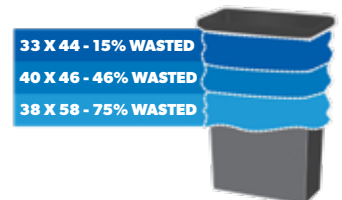

■ AccuFit® Can Liners

PERFORMANCE FEATURES

- Accufit sizing won't let liner fall into the can
- Designed for the most common cans and applications
- Contributes to source reduction and savings

Item #	Container Size	Bag Size (in)	Plastic Type	Gauge	Color	Bags/Case
H4425RC R01	8 Gal	22 x 25	LLDPE	0.35 Mil	Clear	10/50 Rolls
H5645TK R01	23 Gal	28 x 45	LLDPE	0.90 Mil	Black	8/25 Rolls
H5645TC R01	23 Gal	28 x 45	LLDPE	0.90 Mil	Clear	8/25 Rolls
H5645PK R01	23 Gal	28 x 45	LLDPE	1.30 Mil	Black	8/25 Rolls
H6045TK R01	23 Gal	30 x 45 ¹	LLDPE	0.90 Mil	Black	10/20 Rolls
H6045TC R01	23 Gal	30 x 45 ¹	LLDPE	0.90 Mil	Clear	10/20 Rolls
Z5845HN R01	23 Gal	29 x 45	HDPE	14 Mic	Natural	10/25 Rolls
H6644TK R01	32 Gal	33 x 44	LLDPE	0.90 Mil	Black	5/20 Rolls
H6644TC R01	32 Gal	33 x 44	LLDPE	0.90 Mil	Clear	5/20 Rolls
H6644PK R01	32 Gal	33 x 44	LLDPE	1.30 Mil	Black	5/20 Rolls
Z6644MN R01	32 Gal	33 x 44	HDPE	12 Mic	Natural	10/25 Rolls
Z6644VN R02	32 Gal	33 x 44	HDPE	16 Mic	Natural	10/25 Rolls
H7450TK R01	44 Gal	37 x 50	LLDPE	0.90 Mil	Black	5/20 Rolls
H7450TC R01	44 Gal	37 x 50	LLDPE	0.90 Mil	Clear	5/20 Rolls
H7450PK R01	44 Gal	37 x 50	LLDPE	1.30 Mil	Black	5/20 Rolls
Z7450MN R01	44 Gal	37 x 50	HDPE	12 Mic	Natural	10/25 Rolls
Z7450VN R01	44 Gal	37 x 50	HDPE	16 Mic	Natural	10/25 Rolls
H8053TK R01	55 Gal	40 x 53	LLDPE	0.90 Mil	Black	5/20 Rolls
H8053TC R01	55 Gal	40 x 53	LLDPE	0.90 Mil	Clear	5/20 Rolls
H8053PK R01	55 Gal	40 x 53	LLDPE	1.30 Mil	Black	5/20 Rolls
H8053PC R01	55 Gal	40 x 53	LLDPE	1.30 Mil	Clear	5/20 Rolls
Z8253MN R01	55 Gal	41 x 53	HDPE	12 Mic	Natural	8/25 Rolls
Z8253VN R01	55 Gal	41 x 53	HDPE	16 Mic	Natural	8/25 Rolls

¹ For Slim Line with handles

7 Gallon Container

23 Gallon Slim Jim Container

32 Gallon Container

44 Gallon Container

55 Gallon Container

Blue = Common Sizes Used

■ Convenience Pack Can Liners