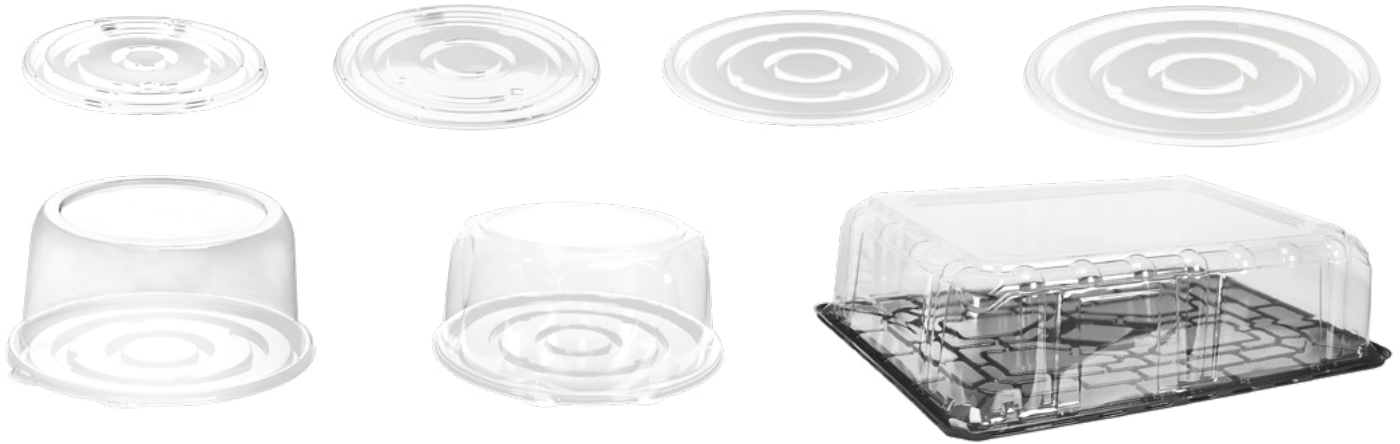

CakePAK™

BY WADDINGTON™ NORTH AMERICA

For the love of frosting. CakePAK's patented EZ Release™ system, with press & lift tabs provide effortless dome removal, over and over. Secure dome fit allows for easy stacking, safe and secure cake transport.

CakePAK™

CakePAK's patented EZ Release™ system, with press & lift tabs provide effortless dome removal, over and over. Secure dome fit allows for easy stacking, safe and secure cake transport.

FEATURES AND BENEFITS

- Patented EZ Release system designed for multiple dome applications
- Easy to use Press & Lift tabs provides effortless seal and removal
- Choose from flat base or ring base options to fit various cake creations
- Excellent clarity
- Customization options available